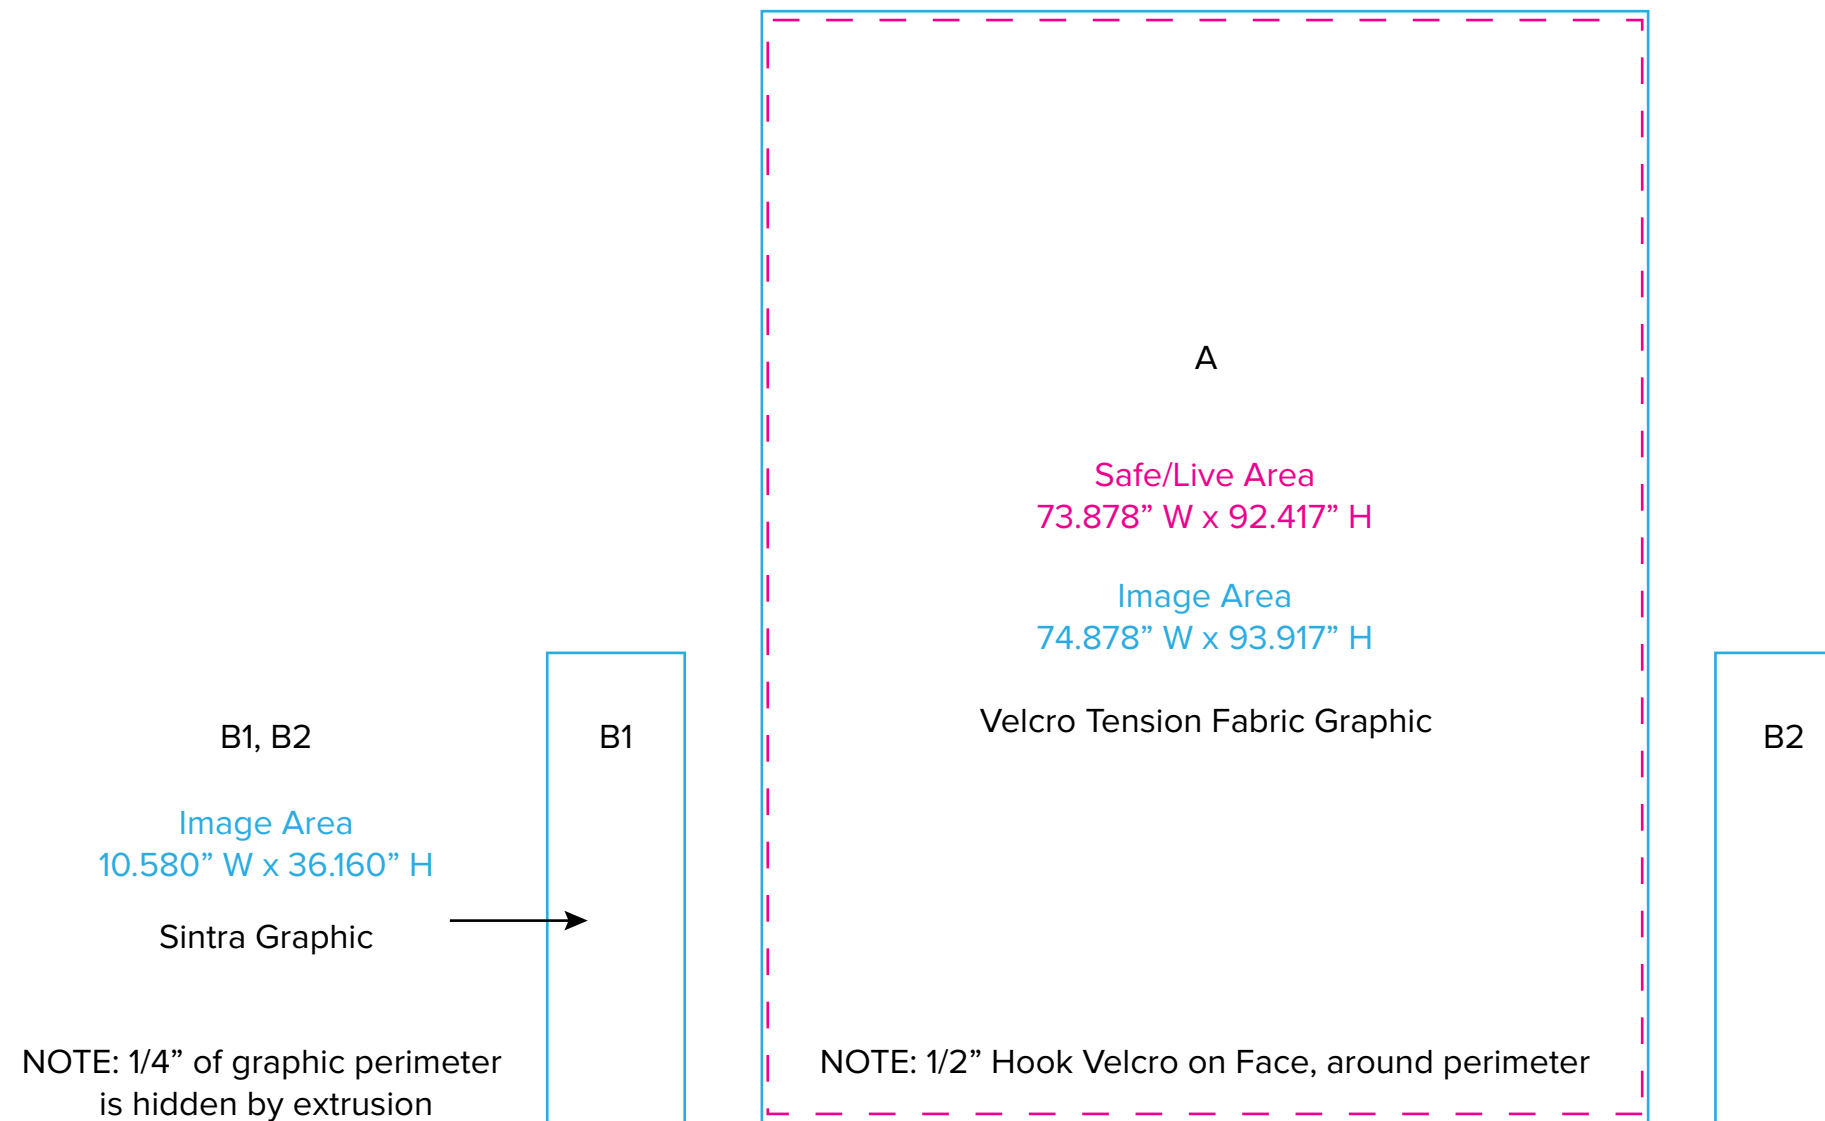

Graphic Template
10 x 10 Inline Exhibit
Velcro Tension Fabric Graphic, Sintra Graphics

NOTE: All Raster Art (jpg, tiff,psd, png, etc.) must be at least 100 dpi at print size.
Standard kits are often customized. Please check with Customer Service to ensure that this template matches your specific job.